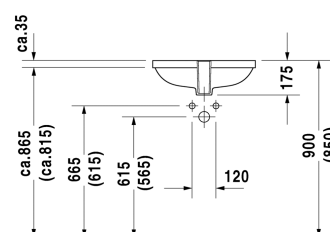

**D-Code Vanity basin # 0338490000**

| &lt; 495 mm &gt; |

Vanity basin	Dimension	Weight	Order number
undercounter basin, with overflow, without tap platform, fixings for installation in wooden consoles included, 495 mm			
<b>Colors</b>			
00 White Alpin			
<b>Variant</b>			
☒	495 x 290 mm	10.000 kilogram	0338490000
<b>Infobox</b>			
Measurements of undercounter models represent interior measurements			
<b>Accessory</b>			
Fixing for stone countertops, (with the exception of # 046651)		0.200 kilogram	005028

All drawings contain the necessary measurements which are subject to standard tolerances. They are stated in mm and are non-binding. Exact measurements, in particular for customised installation scenarios, can only be taken from the finished ceramic piece.